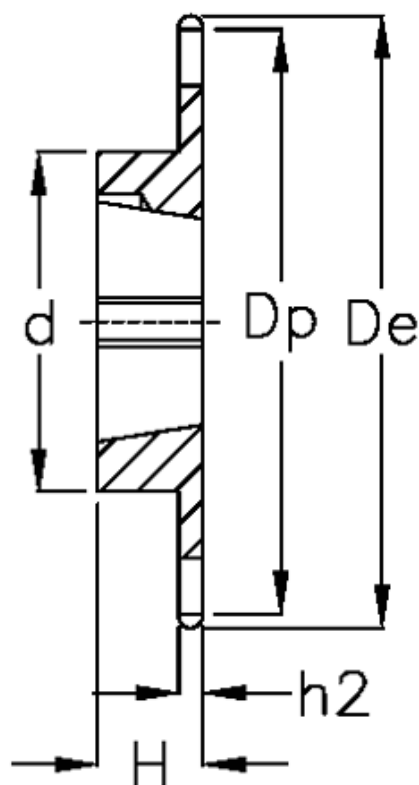

Article number: 616031006025

Description: Taperbored sprocket 10 B-1 Z=25 simplex
for bushing 2012

Measures

C = 1.6

d = 90

De = 134

Dp = 126.66

For bush = 2012

For chain size = 5/8" x 3/8"

For chain type = 10 B-1

H = 32

h1 = 9.1

Material = Stål

Number of teeth = 25